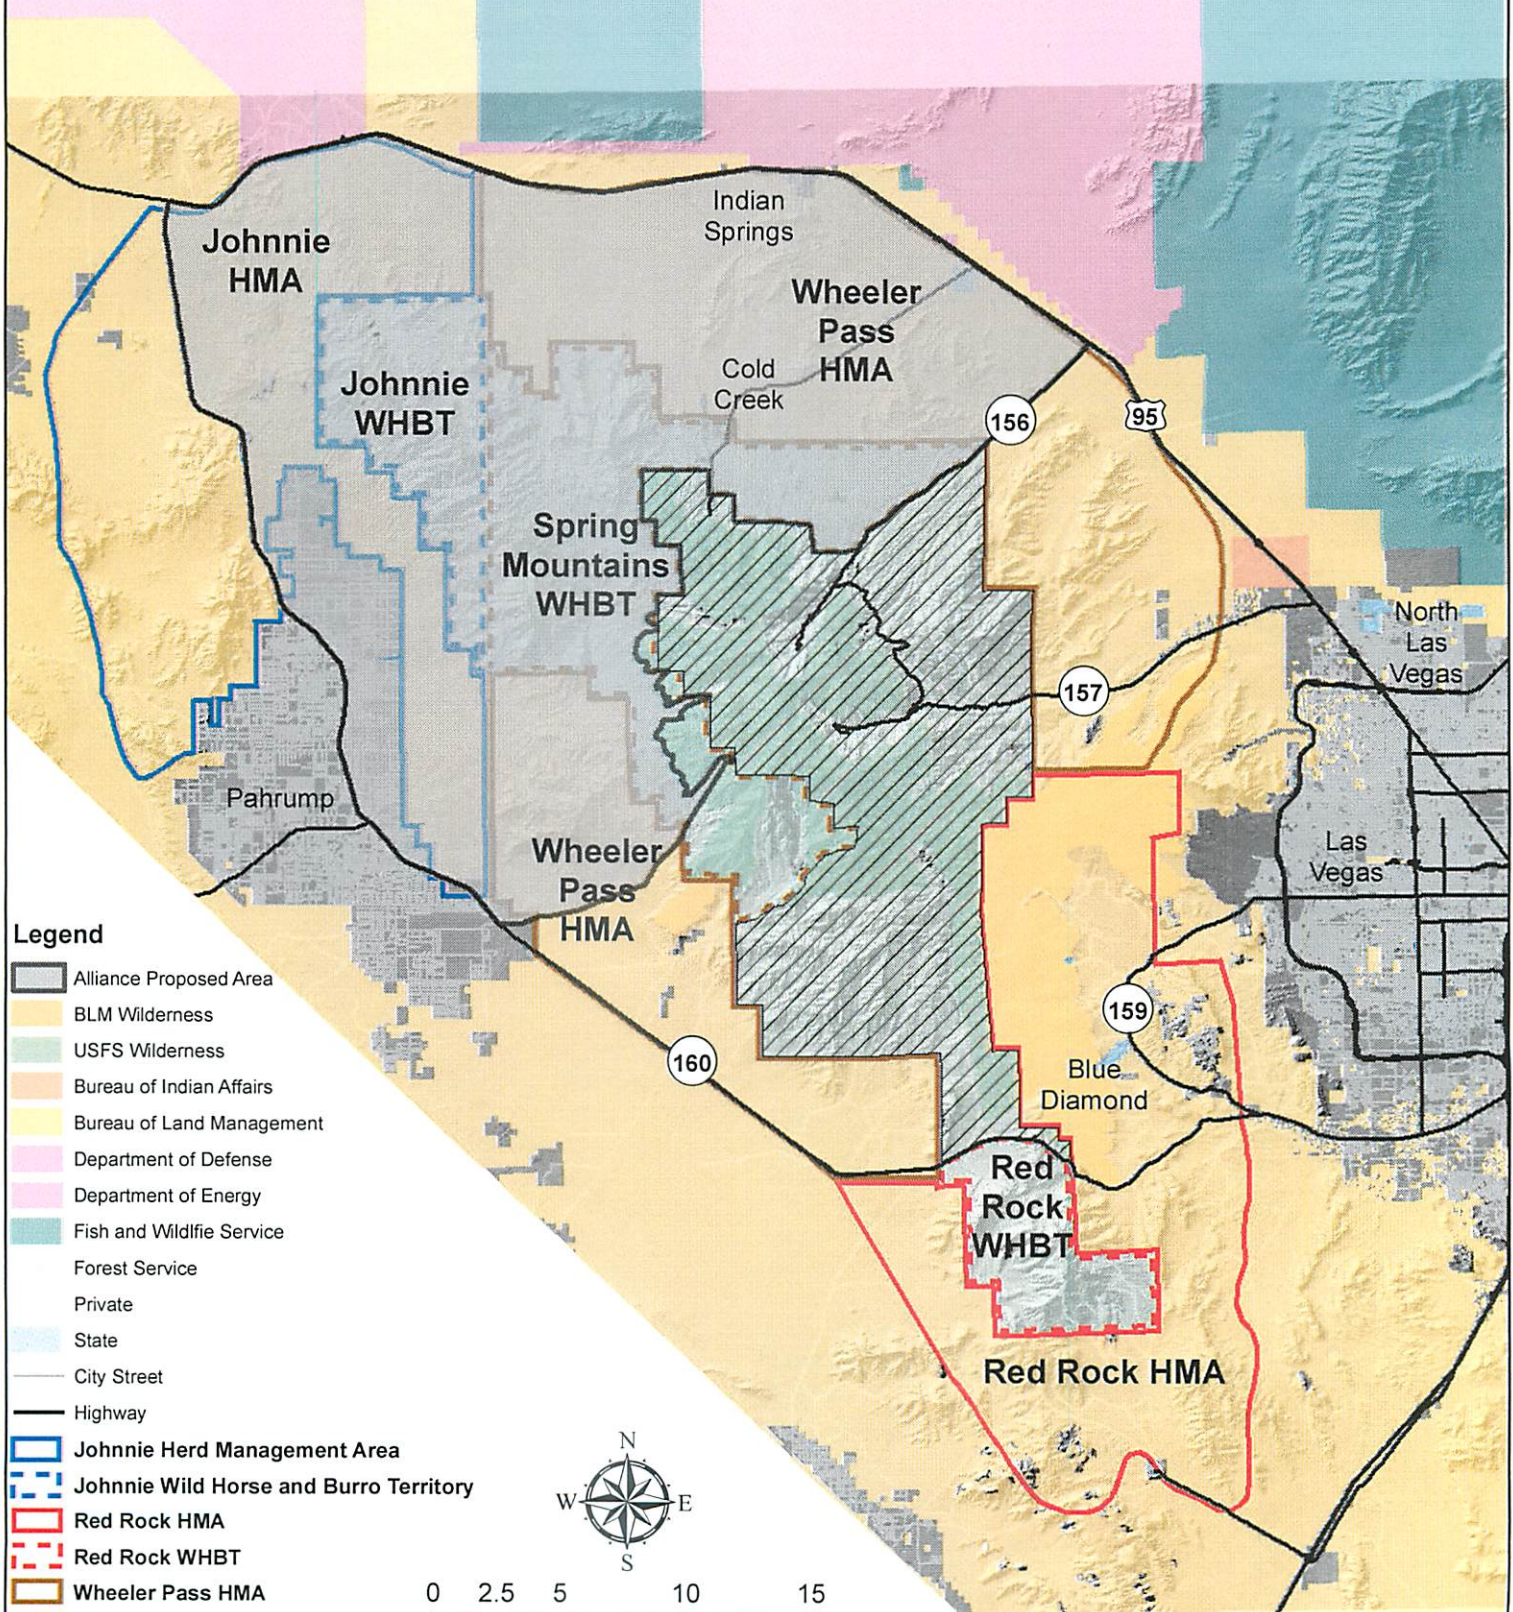

Spring Mountains Alliance Proposal

Legend

- Alliance Proposed Area
- BLM Wilderness
- USFS Wilderness
- Bureau of Indian Affairs
- Bureau of Land Management
- Department of Defense
- Department of Energy
- Fish and Wildlife Service
- Forest Service
- Private
- State
- City Street
- Highway
- Johnnie Herd Management Area
- Johnnie Wild Horse and Burro Territory
- Red Rock HMA
- Red Rock WHBT
- Wheeler Pass HMA
- Spring Mountains WHBT
- Outside Project Area

Humboldt-Toiyabe National Forest
Spring Mountains National Recreation Area
Las Vegas, Nevada

BLM Southern Nevada District
Pahrump Field Office